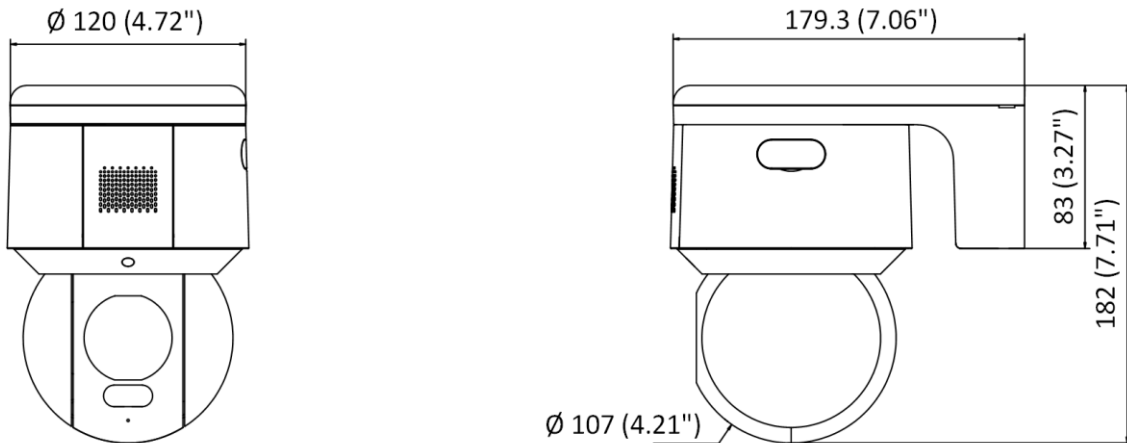

Dimension

Unit: mm (inch)

Available Model

DS-2DE3A400BW-DE(F1) (S5)

Accessory

Included

Distributed by

Headquarters

No.555 Qianmo Road, Binjiang District,
Hangzhou 310051, China
T +86-571-8807-5998
overseasbusiness@hikvision.com

Hikvision USA
T +1-909-895-0400
sales.usa@hikvision.com

Hikvision Australia
T +61-2-8599-4233
salesau@hikvision.com

Hikvision India
T +91-22-28469900
sales@pramahikvision.com

Hikvision Canada
T +1-866-200-6690
sales.canada@hikvision.com

Hikvision Thailand
T +662-275-9949
sales.thailand@hikvision.com

Hikvision Europe
T +31-23-5542770
sales.eu@hikvision.com

Hikvision Italy
T +39-0438-6902
info.it@hikvision.com

Hikvision Brazil
T +55 11 3318-0050
Latam.support@hikvision.com

Hikvision Turkey
T +90 (216)521 7070- 7074
sales.tr@hikvision.com

Hikvision Malaysia
T +601-7652-2413
sales.my@hikvision.com

Hikvision UK & Ireland
T +01628-902140
sales.uk@hikvision.com

Hikvision South Africa
Tel: +27 (10) 0351172
sale.africa@hikvision.com

Hikvision France
T +33(0)1-85-330-450
info.fr@hikvision.com

Hikvision Kazakhstan
T +7-727-9730667
nikia.panfilov@hikvision.ru

Hikvision Vietnam
T +84-974270888
sales.vt@hikvision.com

Hikvision UAE
T +971-4-4432090
salesme@hikvision.com

Hikvision Singapore
T +65-6684-4718
sg@hikvision.com

Hikvision Spain
T +34-91-737-16-55
info.es@hikvision.com

Hikvision Tashkent
T +99-87-1238-9438
uzb@hikvision.ru

Hikvision Hong Kong
T +852-2151-1761
info.hk@hikvision.com

Hikvision Russia
T +7-495-669-67-99
saleru@hikvision.com

Hikvision Korea
T +82-(0)31-731-8817
sales.korea@hikvision.com

Hikvision Poland
T +48-22-460-01-50
info.pl@hikvision.com

Hikvision Indonesia
T +62-21-2933759
Sales.Indonesia@hikvision.com

Hikvision Colombia
sales.colombia@hikvision.com